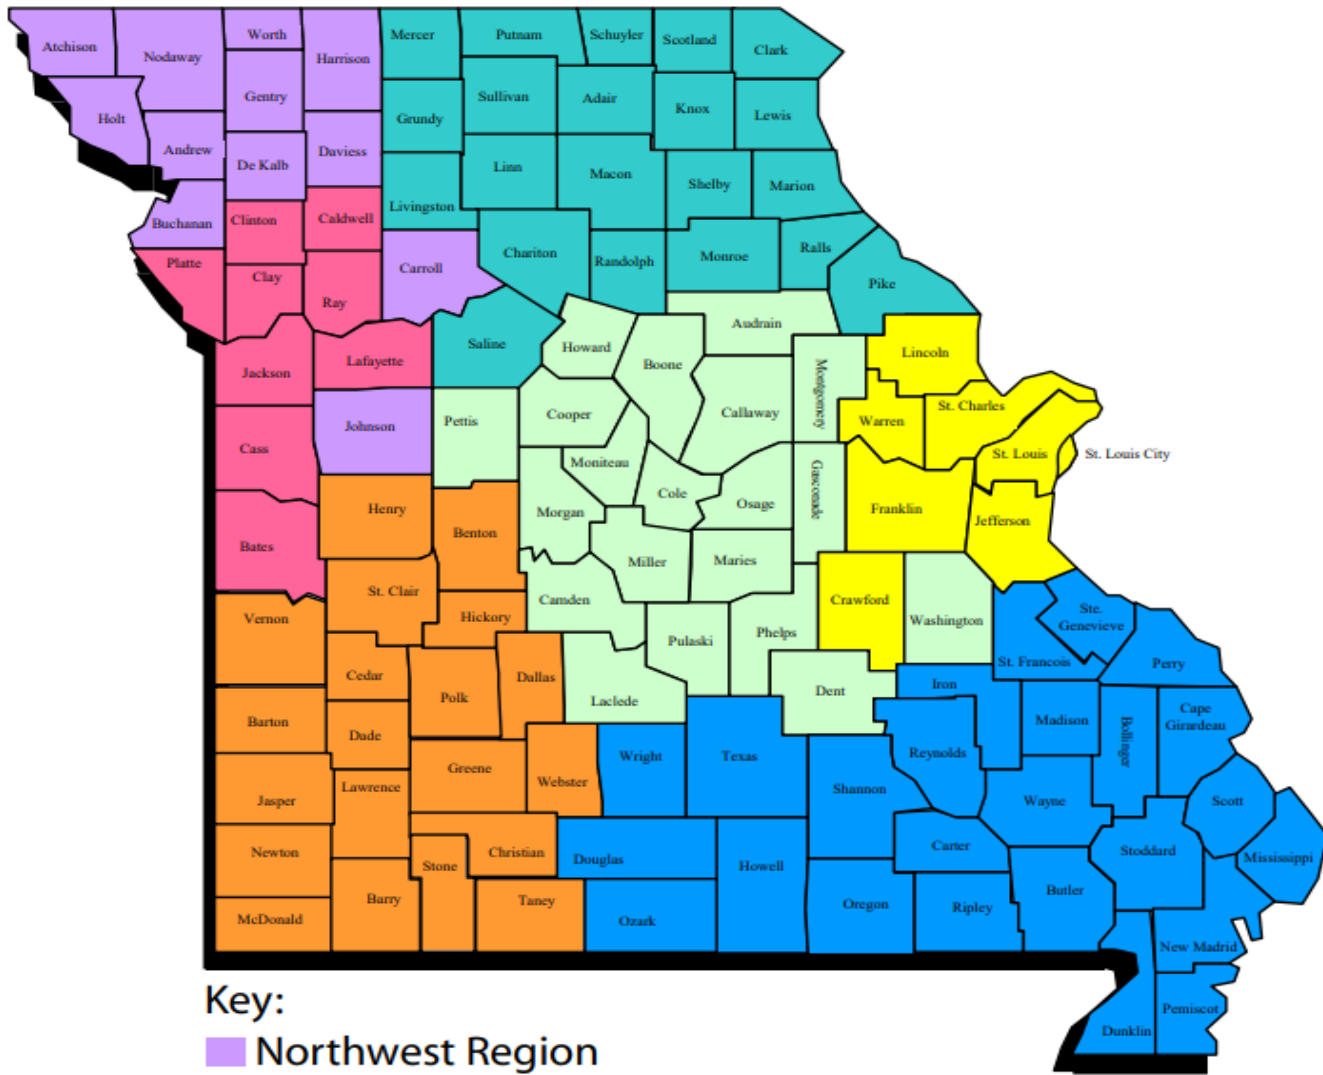

BRFSS Missouri Regions and Counties  
(Behavioral Risk Factor Surveillance System)

Central Region	Kansas City Metro	Northeastern Region	Northwestern Region	Southeastern Region	Southwestern Region	St. Louis Metro	
Audrain	Bates	Adair	Andrew	Bollinger	Barry	Crawford	
Boone	Caldwell	Chariton	Atchison	Butler	Barton	Franklin	
Callaway	Cass	Clark	Buchanan	Cape Girardeau	Benton	Jefferson	
Camden	Clay	Grundy	Carroll	Carter	Cedar	Lincoln	
Cole	Clinton	Knox	Daviess	Douglas	Christian	St. Charles	
Cooper	Jackson	Lewis	DeKalb	Dunklin	Dade	St. Louis City	
Dent	Lafayette	Linn	Gentry	Howell	Dallas	St. Louis County	
Gasconade	Platte	Livingston	Harrison	Iron	Greene	Warren	
Howard	Ray	Macon	Holt	Madison	Henry		
Laclede		Marion	Johnson	Mississippi	Hickory		
Maries		Mercer	Nodaway	New Madrid	Jasper		
Miller		Monroe	Worth	Oregon	Lawrence		
Moniteau		Pike		Ozark	McDonald		
Montgomery		Putnam		Pemiscot	Newton		
Morgan		Ralls		Perry	Polk		
Osage		Randolph		Reynolds	St. Clair		
Pettis		Saline		Ripley	Stone		
Phelps		Schuyler		St. Francois	Taney		
Pulaski		Scotland		Ste. Genevieve	Vernon		
Washington		Shelby		Scott	Webster		
		Sullivan		Shannon			
				Stoddard			
				Texas			
				Wayne			
				Wright			
20	9	21	12	25	20	8	115

**Key:**

- Northwest Region
- Northeast Region
- Kansas City Metro Region
- Central Region
- St. Louis Metro Region
- Southwest Region
- Southeast Region